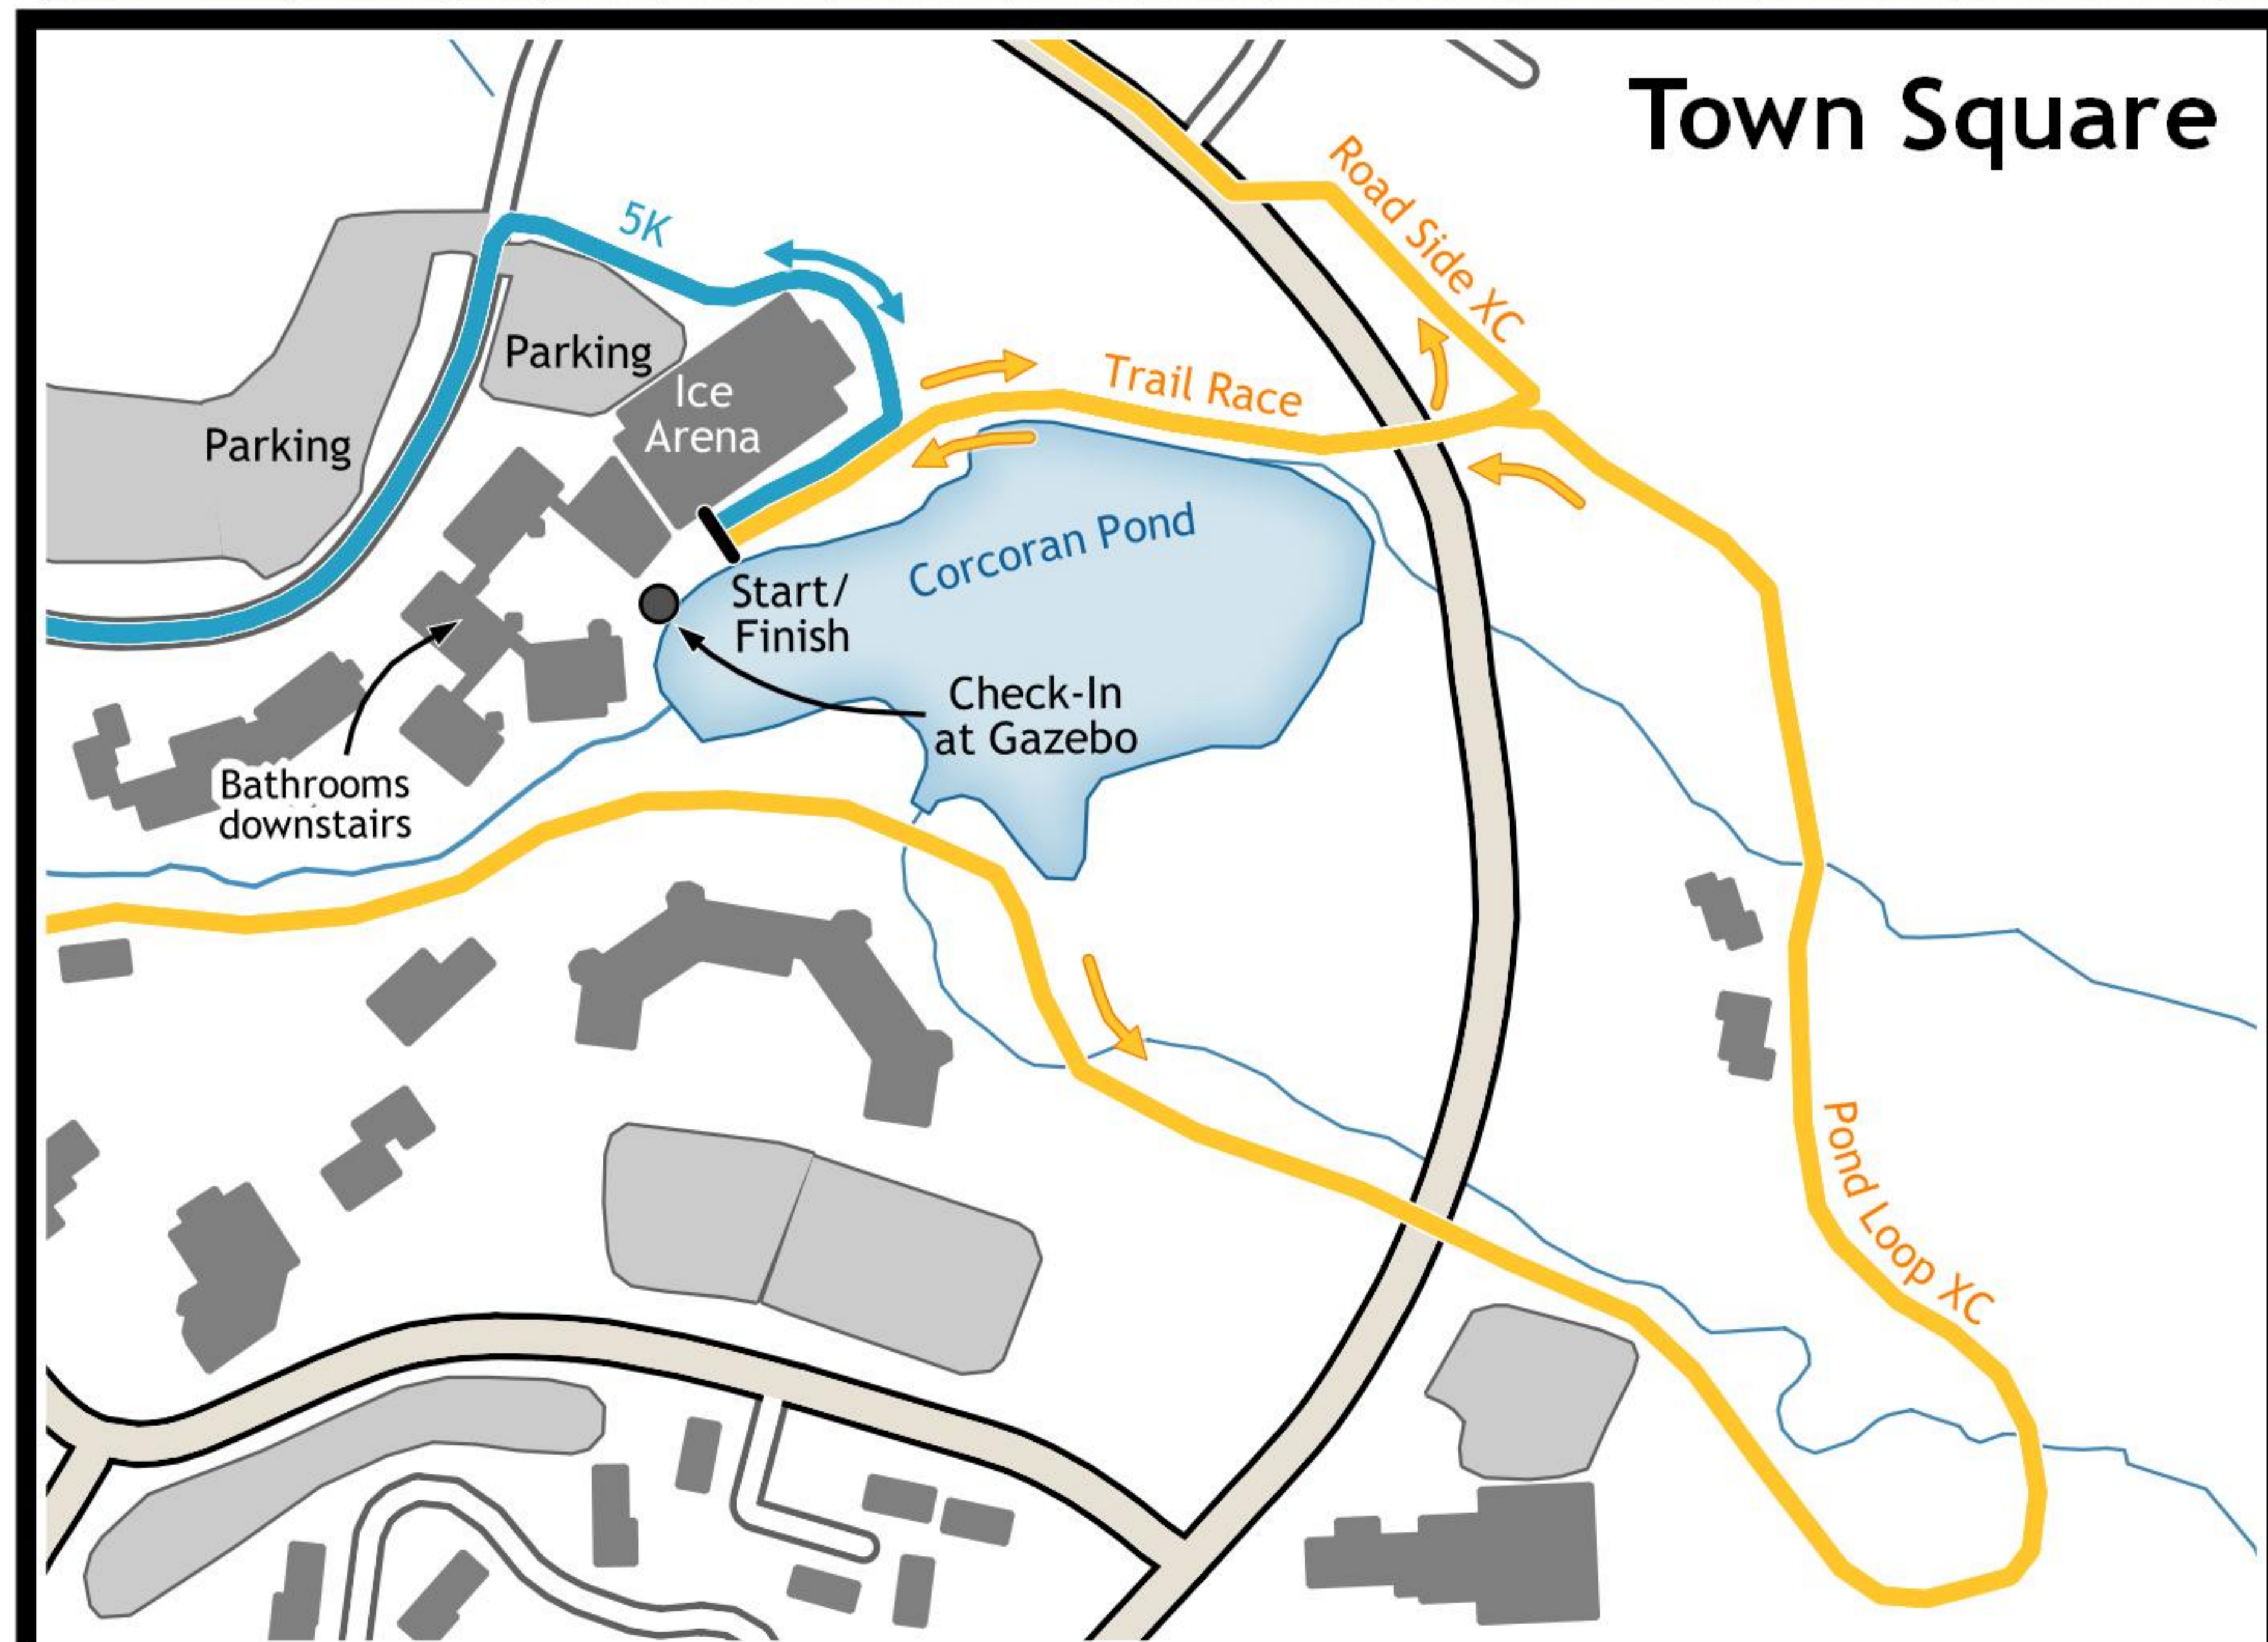

Fall Foliage Foot Race

LEGEND

- 5K Road Race
- 10 Mile Trail Race (with mile markers)
- Race Parking
- Other Parking
- Aid Stations (with water)
- Other Path or XC Trail
- Other Hiking Trail

© Waterville Valley Rec. Department, 2022
Cartography by Greg DiSanto