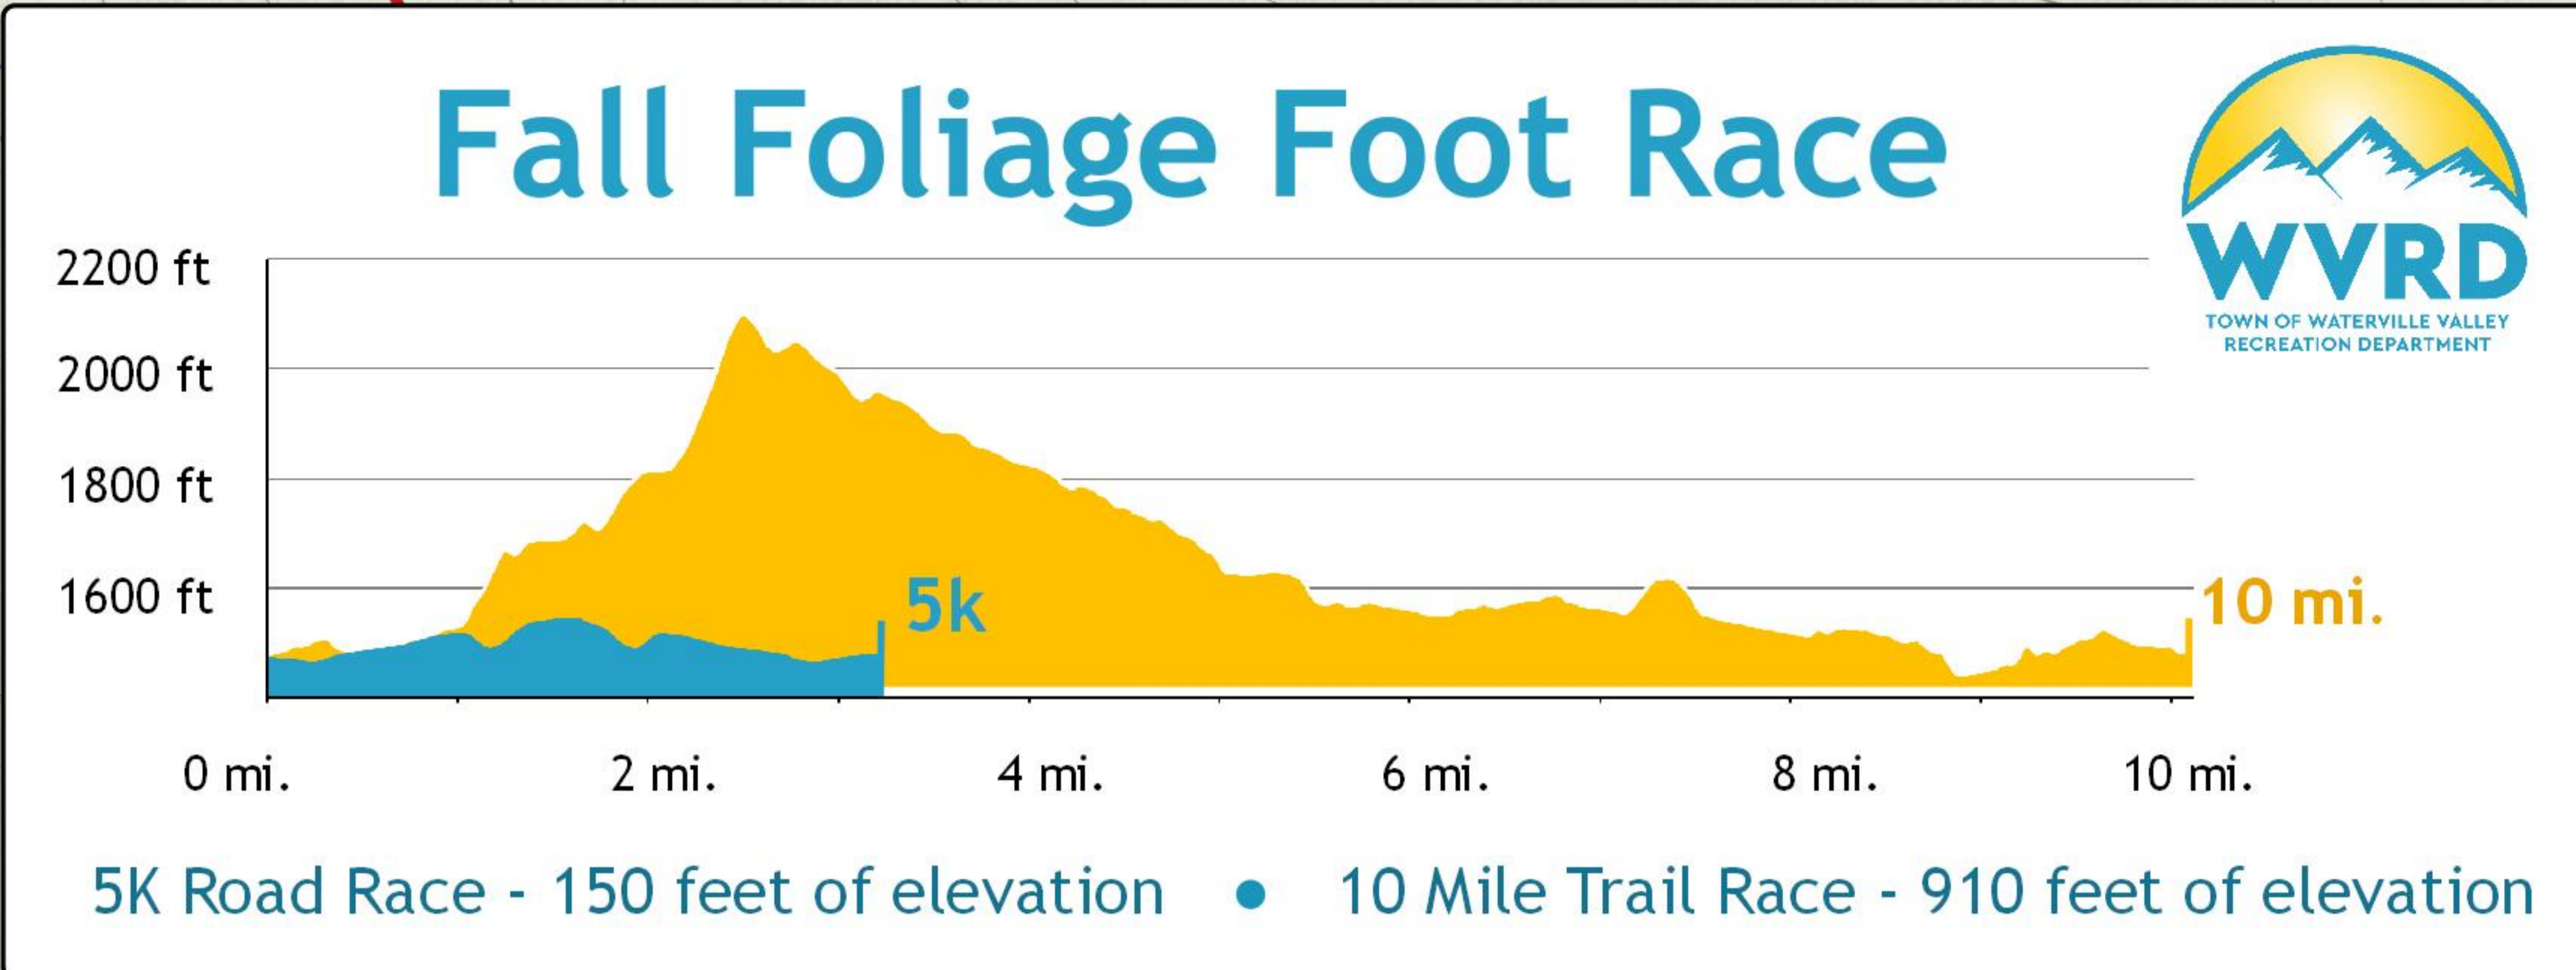

Fall Foliage Foot Race

LEGEND

- 5K Road Race
- 10 Mile Trail Race (with mile markers)
- Race Parking
- Other Parking
- Aid Stations (with water)
- Other Path or XC Trail
- Other Hiking Trail

© Waterville Valley Rec. Department, 2022
Cartography by Greg DiSanto