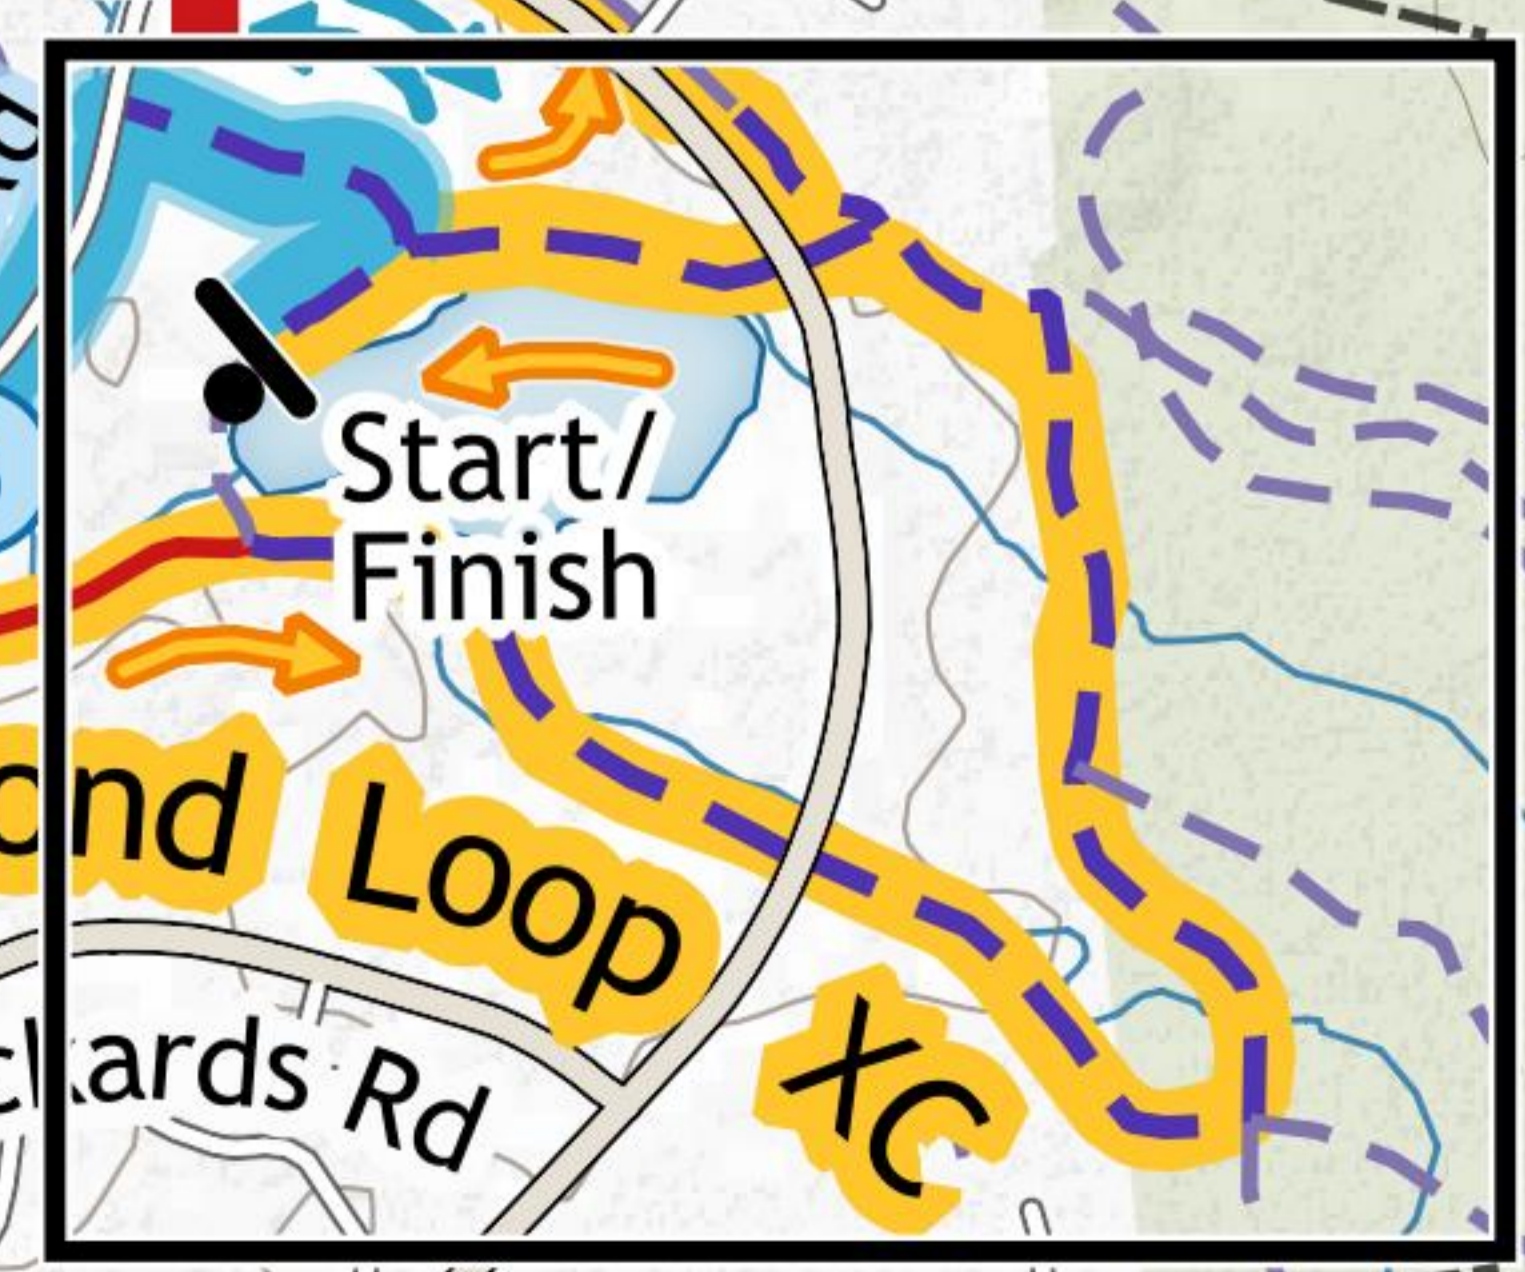

Fall Foliage Foot Race

LEGEND

- 5K Road Race
- 10 Mile Trail Race (with mile markers)
- Race Parking
- Other Parking
- Aid Stations (with water)
- Other Path or XC Trail
- Other Hiking Trail

© Waterville Valley Rec. Department, 2022
Cartography by Greg DiSanto