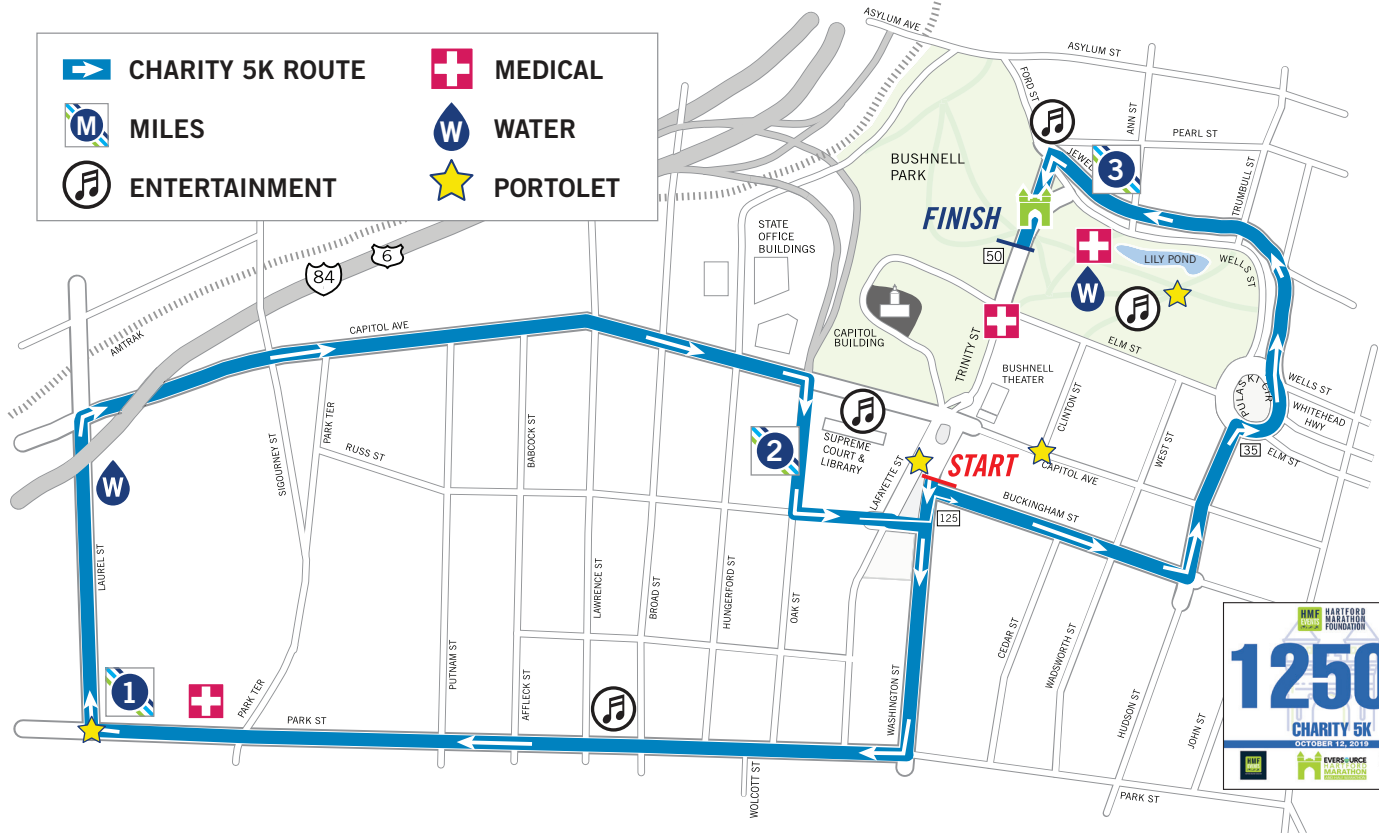

CHARITY5K
AT THE EVERSOURCE HARTFORD MARATHON

	CHARITY 5K ROUTE		MEDICAL
	MILES		WATER
	ENTERTAINMENT		PORTOLET

12500

CHARITY 5K
OCTOBER 12, 2010

HARTFORD MARATHON FOUNDATION
EVERSOURCE MARATHON